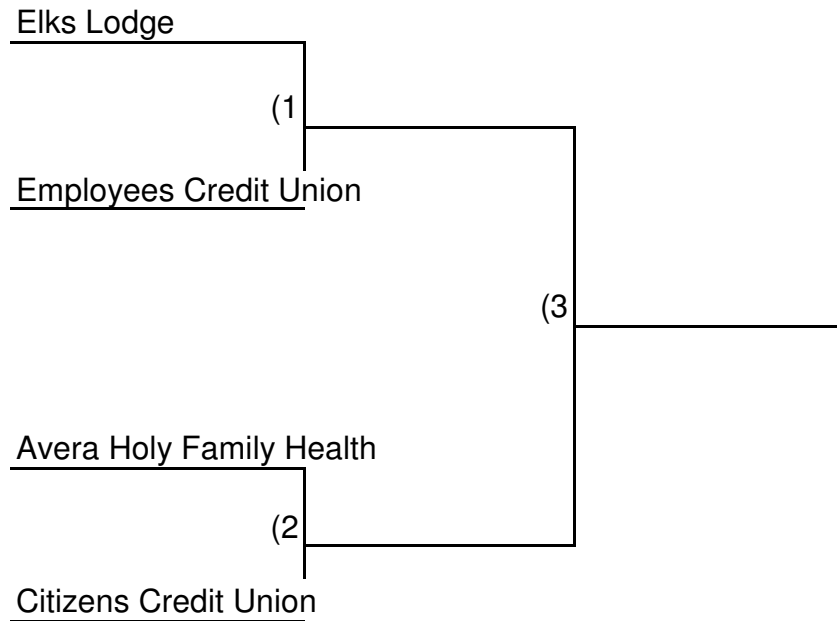

**CITY OF ESTHERVILLE
 PARKS AND RECREATION DEPARTMENT
2011 - GIRL'S SENIOR LEAGUE SOFTBALL TOURNAMENT**

<u>DATE</u>	<u>TIME</u>	<u>GAME</u>	<u>FIELD</u>
7-Jul	6:00 PM	1	Thor II
7-Jul	7:30 PM	2	Thor II
12-Jul	6:00 PM	3	Thor II

*All Regular City League Rules Will Be In Effect.

*A coin flip will determine home team.

VT

1st Place